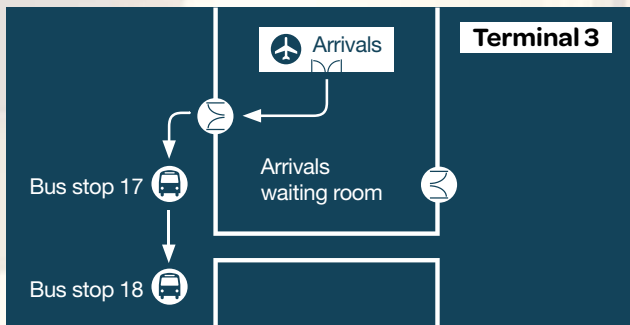

Find your stop...

Tickets and information

from
£4.50 one-way
and
£8.00 return
& kids go free*

Ticket outlets

You can buy tickets from any National Express travel shop in Central Bus Station, T2, T3, T4 & T5, or the 'British Hotel Reservation Centre'.

Driver tickets

Tickets can be purchased from the driver when boarding the bus. Please note ticket fares are £5 one-way and £9 return and these tickets can only be paid for by cash (£).

nationalexpress.com/hoppa

Go online to book tickets use our journey planner to see times and prices, get service updates, and for stop information.

Important: information correct at time of going to print but subject to change.
*Up to 2 children under 15 travel free when accompanied by a fare paying adult.
A reduced service may operate between 24 - 26 December. National Express cannot be held responsible for any inconvenience caused by subsequent changes. All travel is subject to National Express' General Conditions of Carriage. Your luggage allowance is two suitcases, each weighing no more than 20kg, and a small piece of hand luggage. Issued by National Express Limited, Birmingham B5 6DD.

national express Hotel Hoppa

Version 1.0 07/15