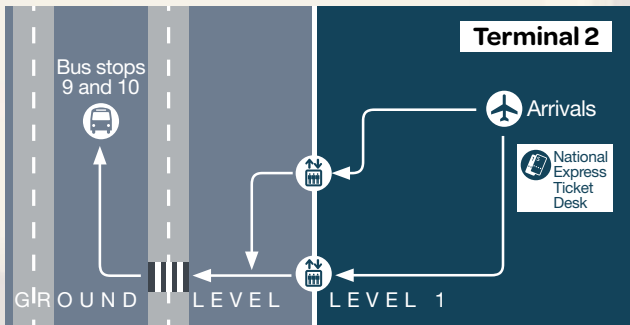

Heathrow to Gatwick

- Direct
- Over 70 times a day
- From 1h 5m

*Subject to availability. Information correct at date of print 9/6/15

Find your stop...

Tickets and information

from
£4.50 one-way
 and
£8.00 return
 & kids go free*