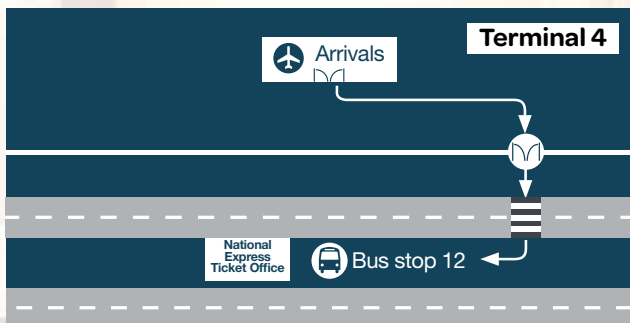

Heathrow to Gatwick

- Direct
- Over 70 times a day
- From 1h 5m

*Subject to availability. Information correct at date of print 9/6/15

Find your stop...

Tickets and information

from
£4.50 one-way
 and
£8.00 return
 & kids go free*