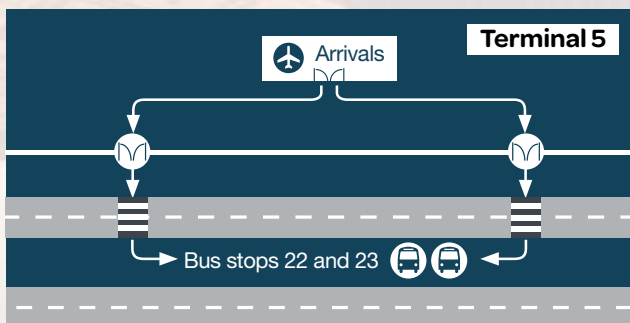

Heathrow to Gatwick

- Direct
- Over 70 times a day
- From 1h 5m

*Subject to availability. Information correct at date of print 9/6/15

Find your stop...

Tickets and information

from
£4.50 one-way
 and
£8.00 return
 & kids go free*